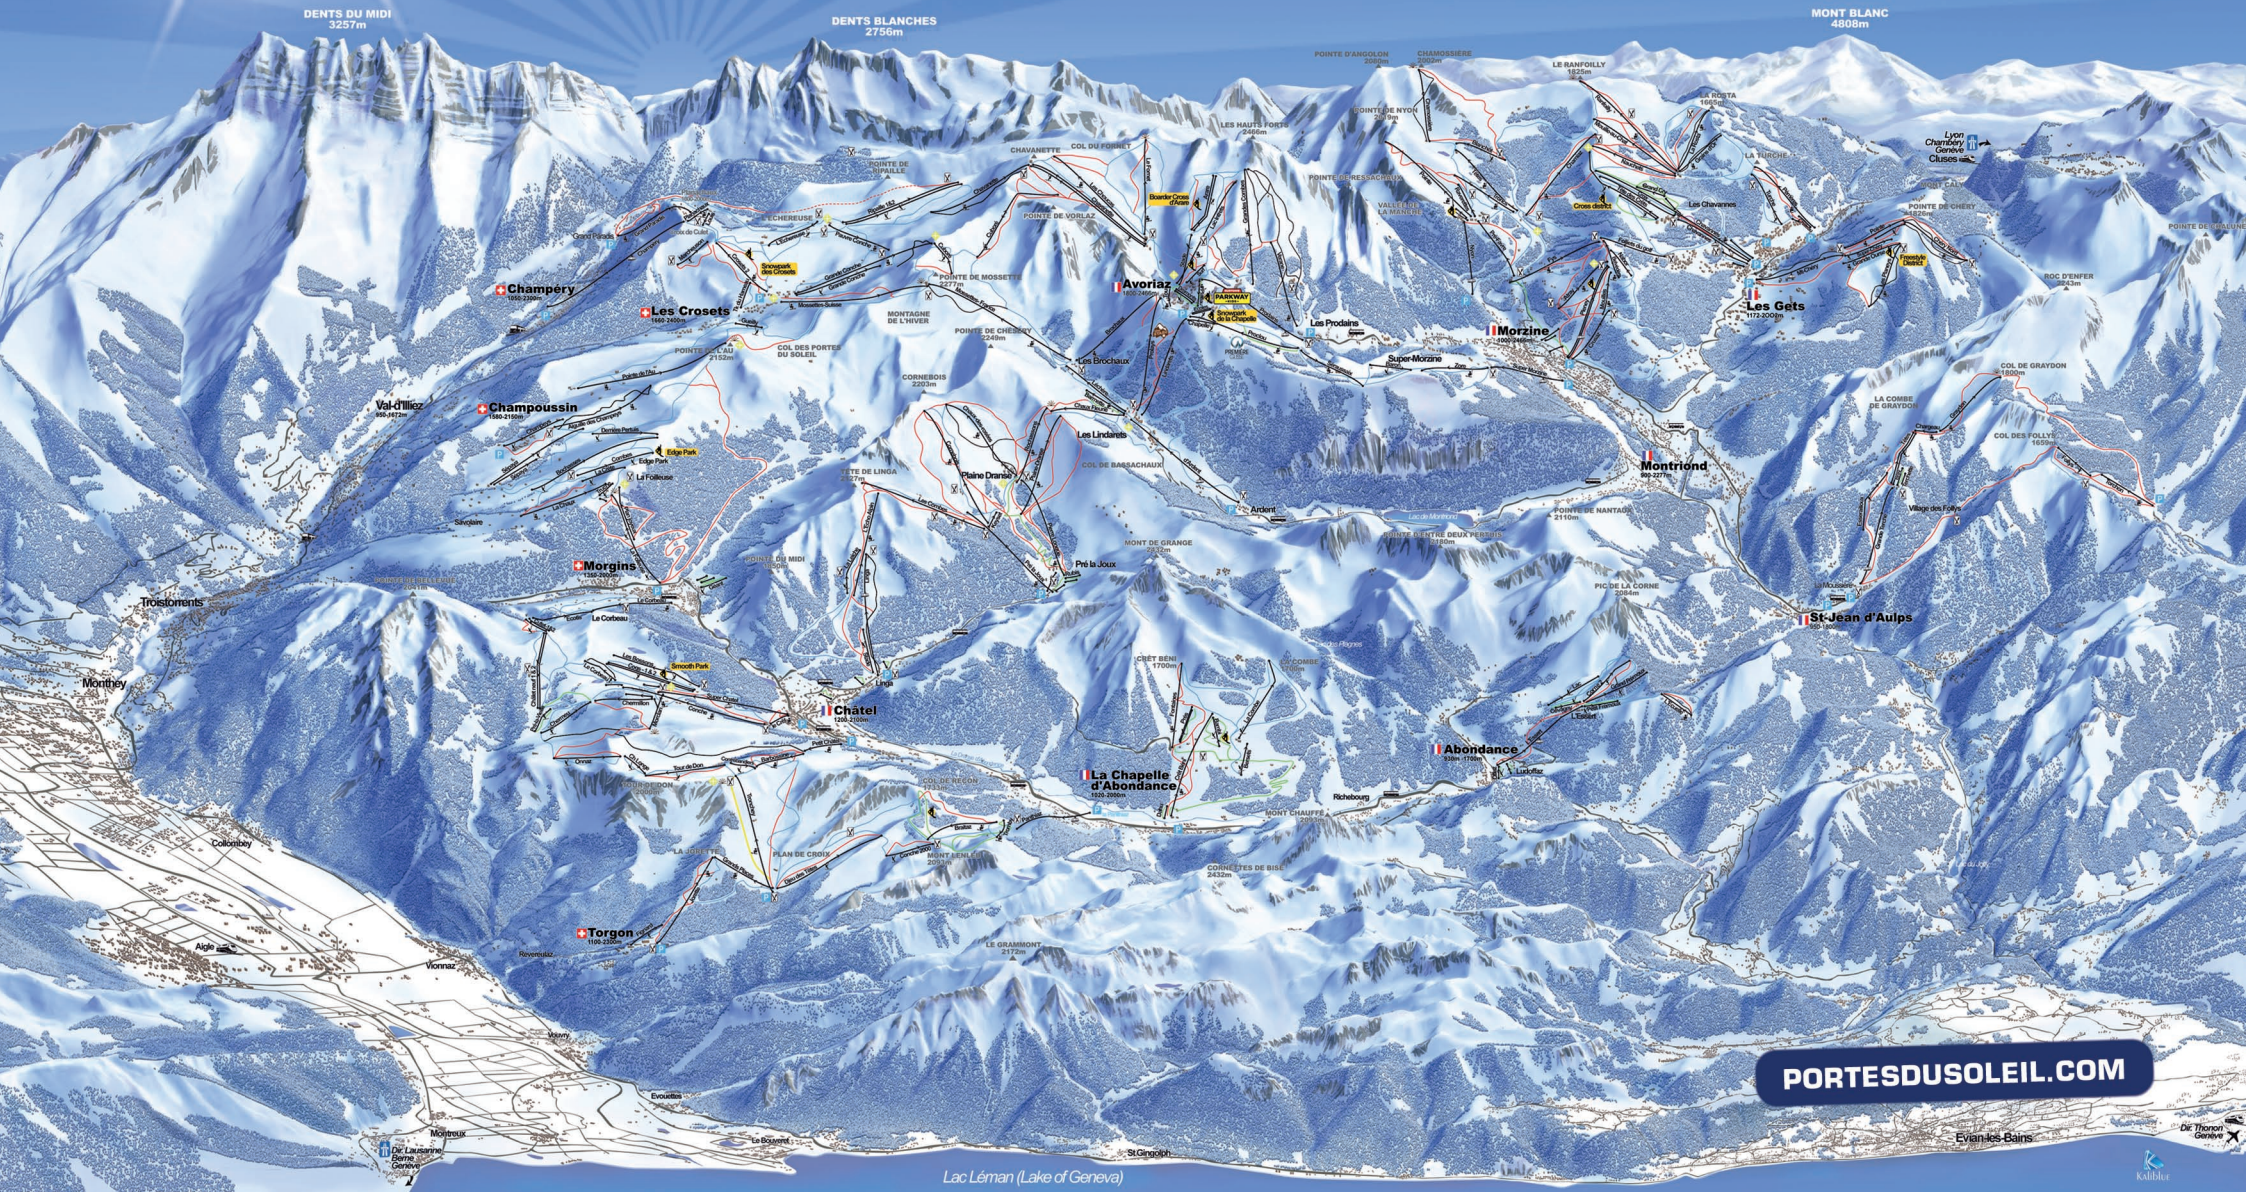

PORTES DU SOLEIL SKI AREA

DEEP POWDER NATURE RESERVE

650 KM OF SKIING
12 LINKED RESORTS
BETWEEN FRANCE AND SWITZERLAND
1 LIFT PASS

PORTESDUSOLEIL.COM

Lac Léman (Lake of Geneva)